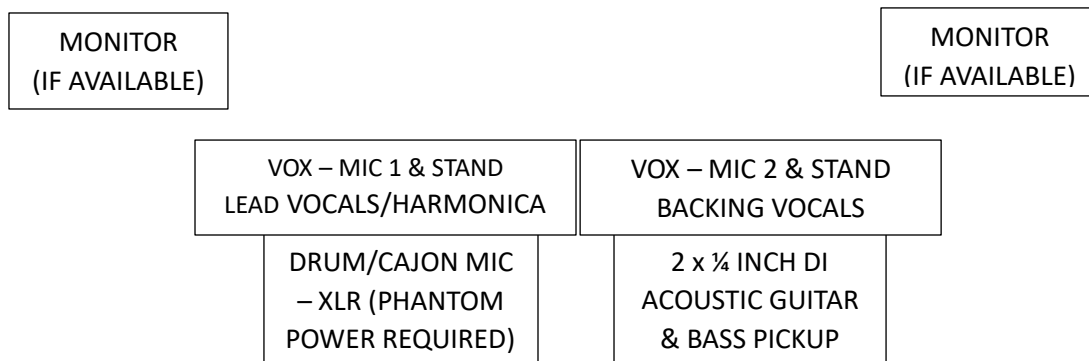

Cajon - On Stand (supplied by artist) - Shure Beta 91a (supplied by artist)

XLR – Requires Phantom Power

Electro Acoustic Guitar – 2 Inputs Required

1 x ¼ inch jack DI – For Electro/Acoustic Guitar

1 x ¼ inch jack DI – For Bass Pickup on Guitar

Harmonica - Use through VOX Mic 1 (no special requirements)

VOX 1 - Lead Vocals/Harmonica – Mic Stand Required

VOX 2 - Backing Vocals – Mic Stand Required

STAGE PLAN

Please let us know if you require any further information